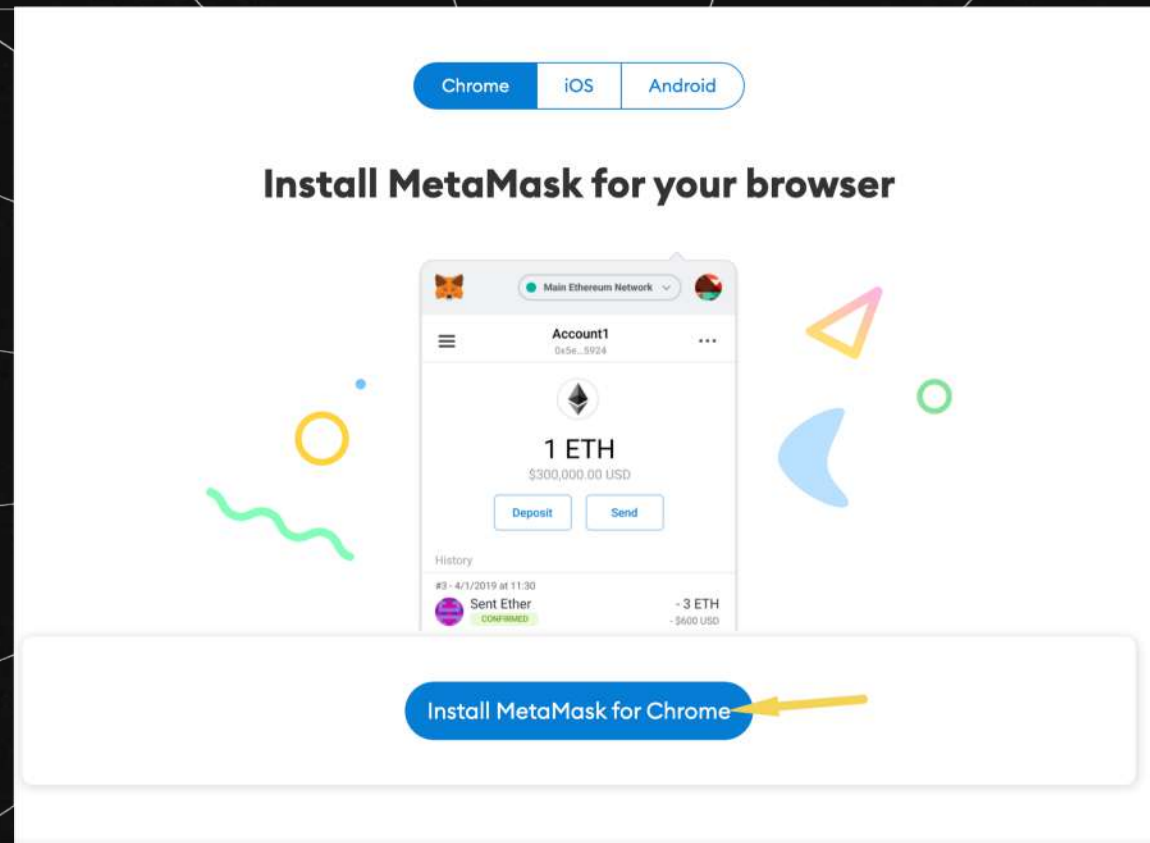

COMO RECEBER O MEU TROFÉU DIGITAL

04. Instalar a MetaMask

Depois de feito o download, basta clicar no botão “Install MetaMask”.