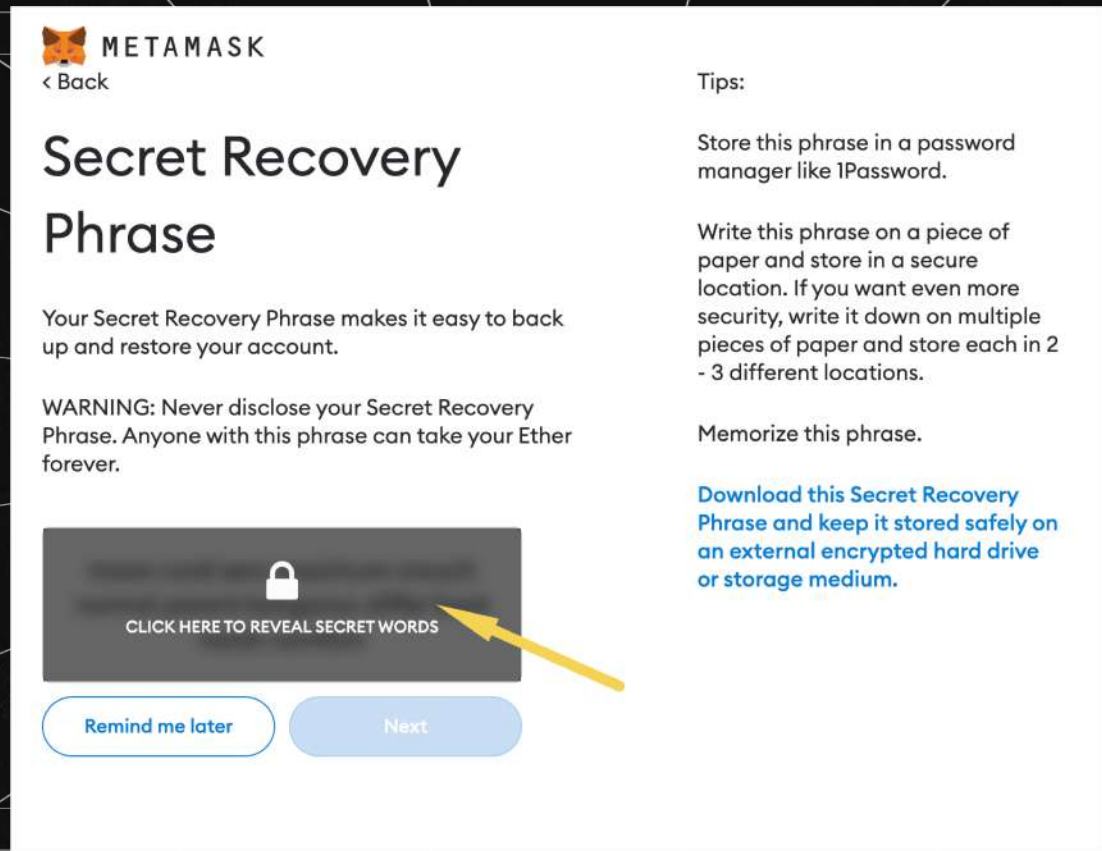

COMO RECEBER O MEU TROFÉU DIGITAL

10. Frase secreta

Para eventuais dificuldades no acesso à tua wallet, poderás programar uma frase secreta. Esta permitir-te-á recuperar o teu acesso se, por exemplo, te esqueceres da tua password.